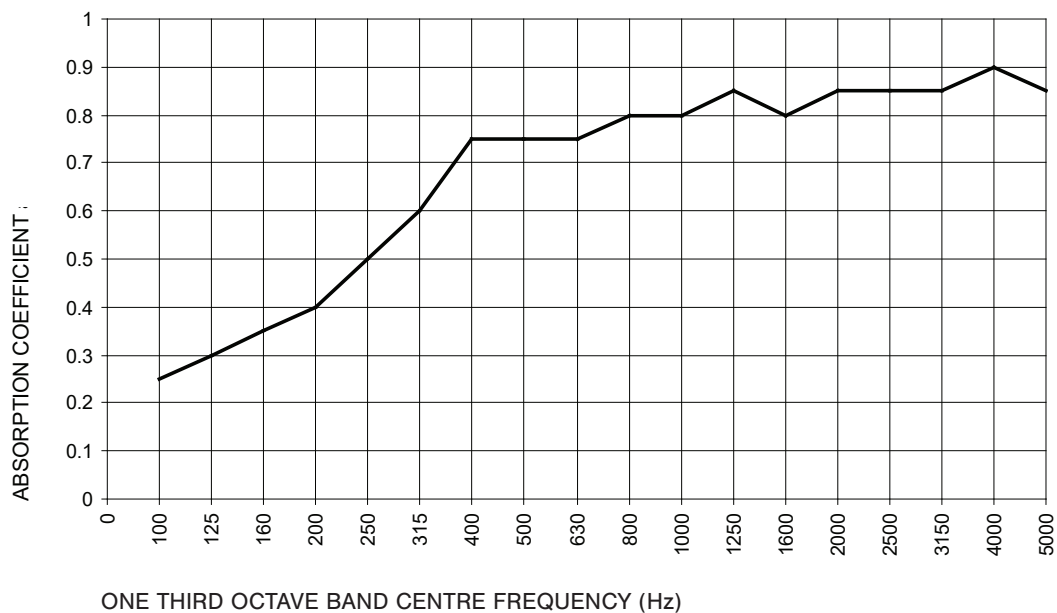

Polyester available in Black,
White & Grey.

REPORT:

1211/552KC
AS 1045-1988
RMIT - NATA

REFERENCE

SA - 07

Performance Data

FREQUENCY (Hz)	100	125	160	200	250	315	400	500	630	800	1K	1.25K	1.6K	2K	2.5K	3.1K	4K	5K
ABSORPTION COEFFICIENT	.25	.30	.35	.40	.50	.60	.75	.75	.75	.80	.80	.85	.80	.85	.85	.85	.90	.85