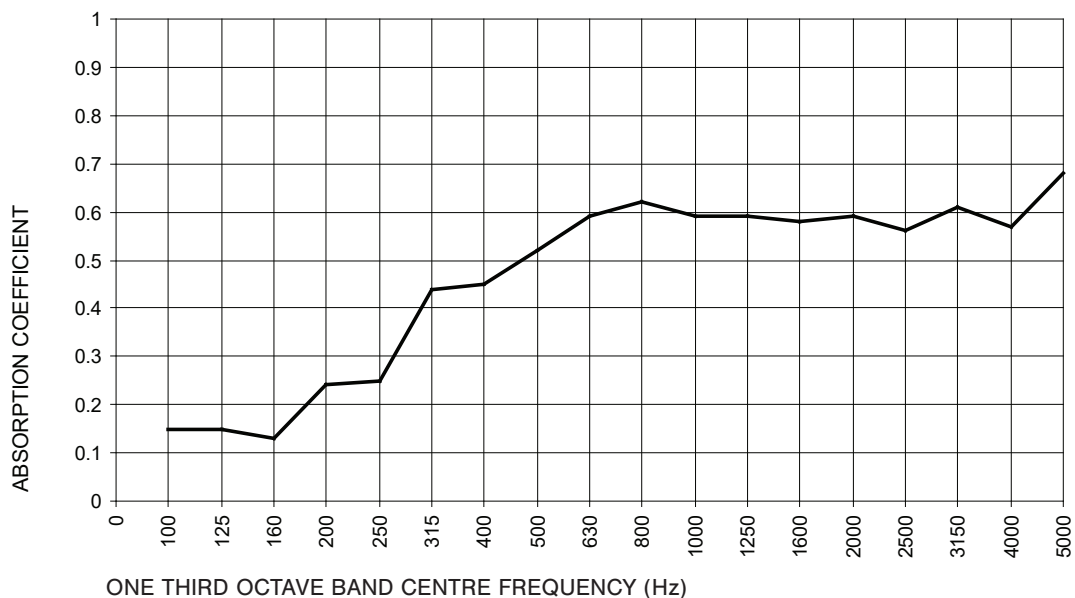

REPORT:

NATA 415-82
AS 1045-1971
Louis A. Challis & Associates

REFERENCE

SA - 02

Performance Data

FREQUENCY (HZ)	100	125	160	200	250	315	400	500	630	800	1K	1.25K	1.6K	2K	2.5K	3.1K	4K	5K
ABSORPTION COEFFICIENT	.15	.15	.13	.24	.25	.44	.45	.52	.59	.62	.59	.59	.58	.59	.56	.61	.57	.68